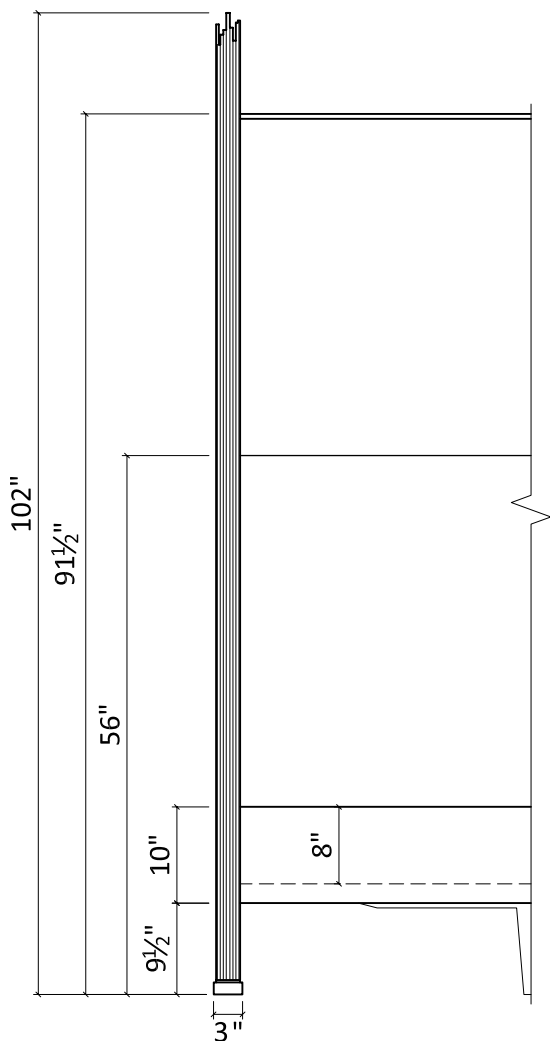

ROSE TARLOW

MELROSE HOUSE

617-SKYSCRAPER BED

Date _____

Client _____

RTMH# _____

Showroom _____

Salesperson _____

Sidemark _____

SKYSCRAPER BED DETAILS:

- Designed to accommodate a standard U.S. mattress (client provided) in width and depth.

Standard U.S. mattress Dimensions:

Queen: 60 W x 80 D

California King 72 W x 84 D

King 76 W x 80 D

- Provided with wood slats to support the platform/boxspring

- Ships in multiple pieces. On site assembly required

- Standard bedding allowance is 1" between rails and boxspring/mattress