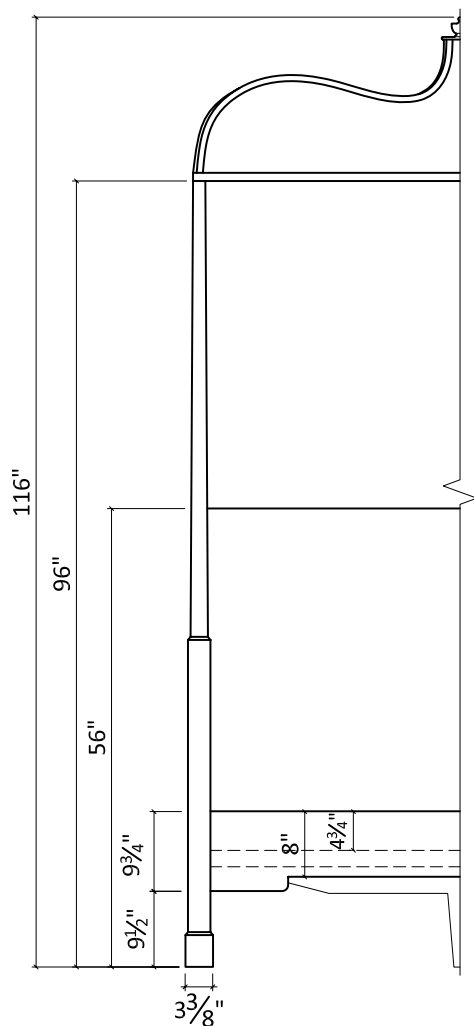

ROSE TARLOW

MELROSE HOUSE

615-PENCIL POST BED

Date _____

Client _____

RTMH# _____

Showroom _____

Salesperson _____

Sidemark _____

PENCIL POST BED DETAILS:

- Designed to accommodate a standard U.S. mattress (client provided) in width and depth.

Standard U.S. mattress Dimensions:

Queen: 60 W x 80 D

California King 72 W x 84 D

King 76 W x 80 D

- Provided with wood slats to support the platform/boxspring

- Ships in multiple pieces. On site assembly required

- Standard bedding allowance is 1" between rails and boxspring/mattress

SALES ORDER DETAILS:

Bed Size	Mattress Size	Boxspring Size
Queen	____ W ____ D ____ H	____ W ____ D ____ H
California King	____ W ____ D ____ H	____ W ____ D ____ H
King	____ W ____ D ____ H	____ W ____ D ____ H