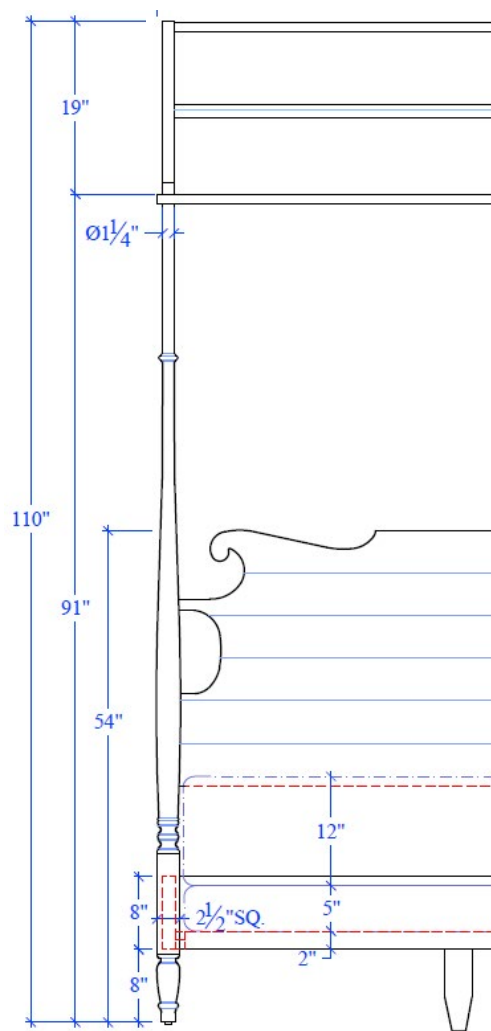

ROSE TARLOW

MELROSE HOUSE

BH-619 ARCHIE BED

Date _____

Client _____

RTMH# _____

Showroom _____

Salesperson _____

Sidemark _____

ARCHIE BED DETAILS:

- Designed to accommodate a standard U.S. mattress (client provided) in width and depth.

Standard U.S. mattress Dimensions:

Queen: 60 W x 80 D

California King 72 W x 84 D

King 76 W x 80 D

- Provided with wood slats to support the platform/boxspring

- Ships in multiple pieces. On site assembly required

- Standard bedding allowance is 1" between rails and boxspring/mattress

- Requested overall height from floor to top of mattress: _____"

SALES ORDER DETAILS:

Bed Size	Mattress Size	Boxspring Size
Queen	___ W ___ D ___ H	___ W ___ D ___ H
California King	___ W ___ D ___ H	___ W ___ D ___ H
King	___ W ___ D ___ H	___ W ___ D ___ H