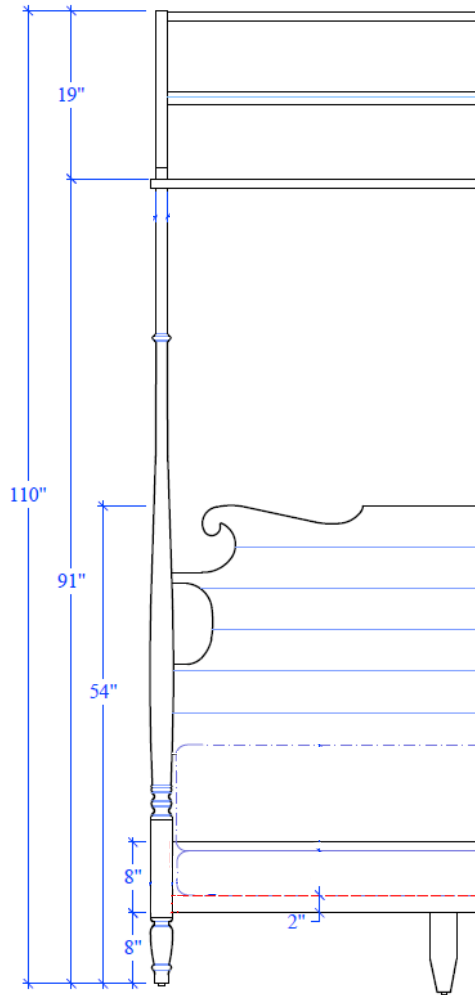

ROSE TARLOW
MELROSE HOUSE

BH-619 ARCHIE BED

Date _____

Client _____

RTMH# _____

Showroom _____

Salesperson _____

Sidemark _____

Archie Bed Details:

- Designed to accommodate a standard U.S. mattress (client provided) in width and depth.
Standard U.S. mattress Dimensions:
 Queen: 60 W x 80 D
 California King 72 W x 84 D
 King 76 W x 80 D
- Provided with wood slats to support the platform/boxspring
- Ships in multiple pieces. On site assembly required
- Standard bedding allowance is 1" between rails and boxspring/mattress.
 Please specify custom allowance _____"
- Based on mattress styles Sterns and Foster, Luxury Pillow Top and Tempur-Pedic, Cloud Lux:
 Recommended mattress height is 13"-14".
 Recommended boxspring height is 5".
- Requested overall height from floor to top of mattress: _____ inches.

Sales Order Details:

Bed Size	Mattress Size	Boxspring Size
<input type="checkbox"/> Queen	_____ W _____ D _____ H	_____ W _____ D _____ H
<input type="checkbox"/> California King	_____ W _____ D _____ H	_____ W _____ D _____ H
<input type="checkbox"/> King	_____ W _____ D _____ H	_____ W _____ D _____ H