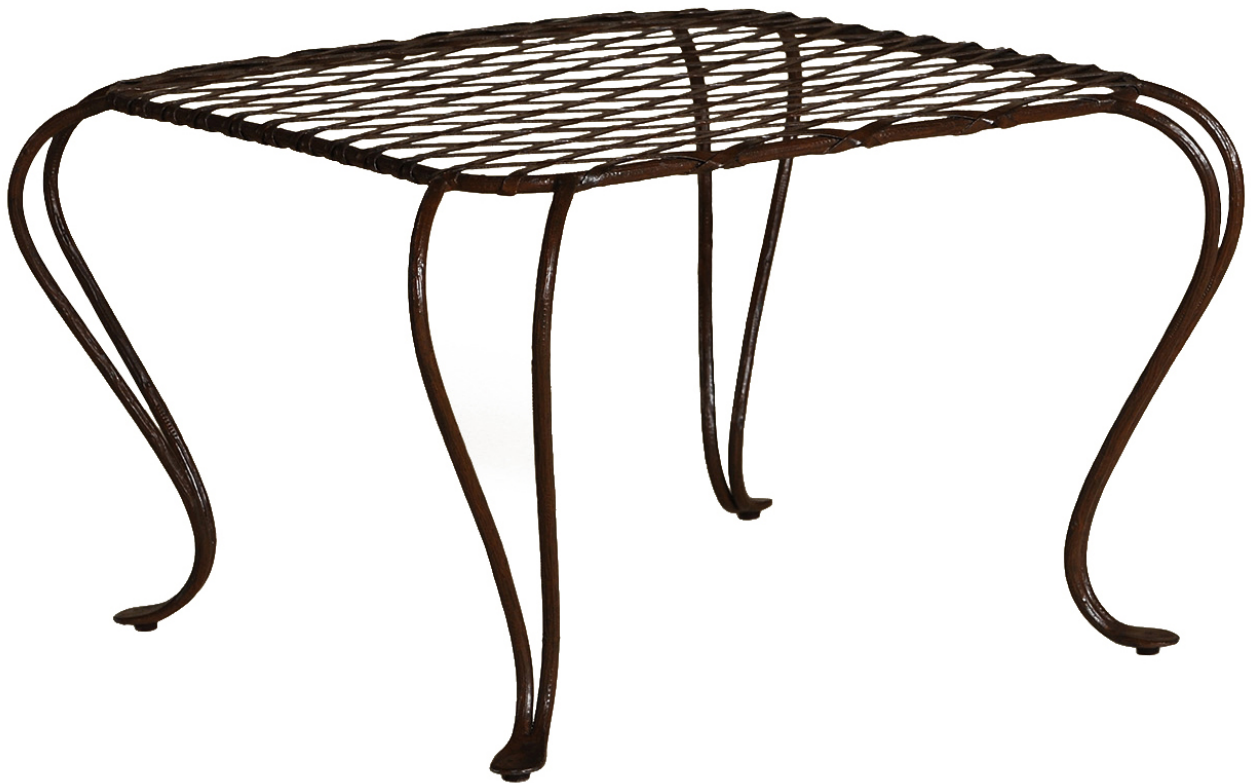

ROSE TARLOW

MELROSE HOUSE

425 N Robertson Blvd
Los Angeles, California 90048

T 323 651 2202
sales@rosetarlow.com

Twig Iron Garden Side Table

Twig Iron Garden Side Table

ST-212

Material: Iron

Finish: Rusty Painted

Dimensions: Top: 24" W x 24" D | Overall: 28" W x 28" D x 16.5" H

Side table with lattice top.