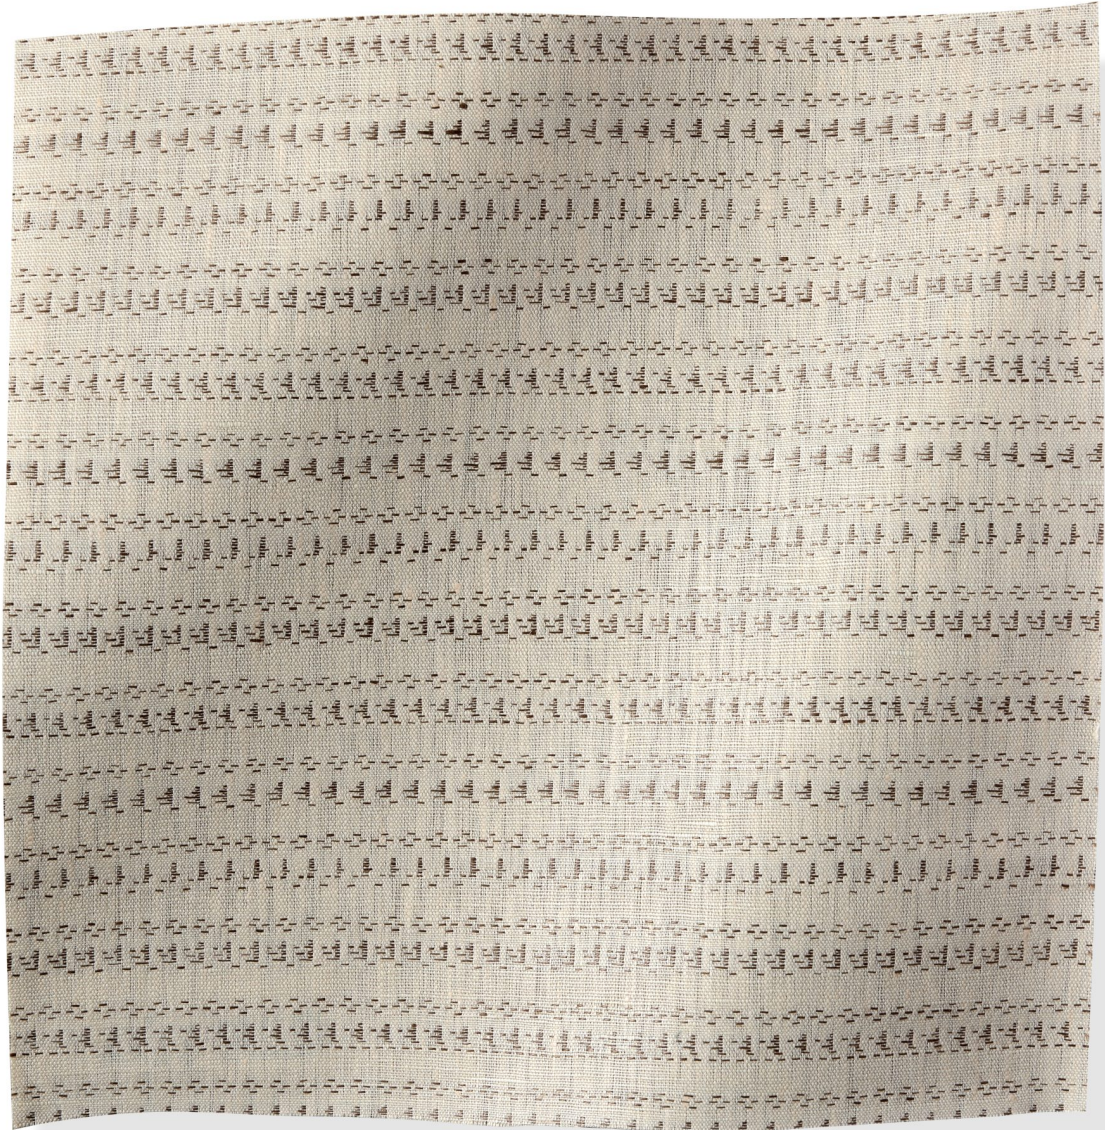

# ROSE TARLOW

MELROSE HOUSE

Turin Breve

425 N Robertson Blvd  
Los Angeles, California 90048

# Turin Breve

2374/01

- 100% Glazed Linen
- 59" Wide
- Repeat V 3 1/4" H 1/4"
- Martindale 8,000 cycles
- Glazed surface is not permanent. Lines are intentionally irregular, not perfectly horizontal.