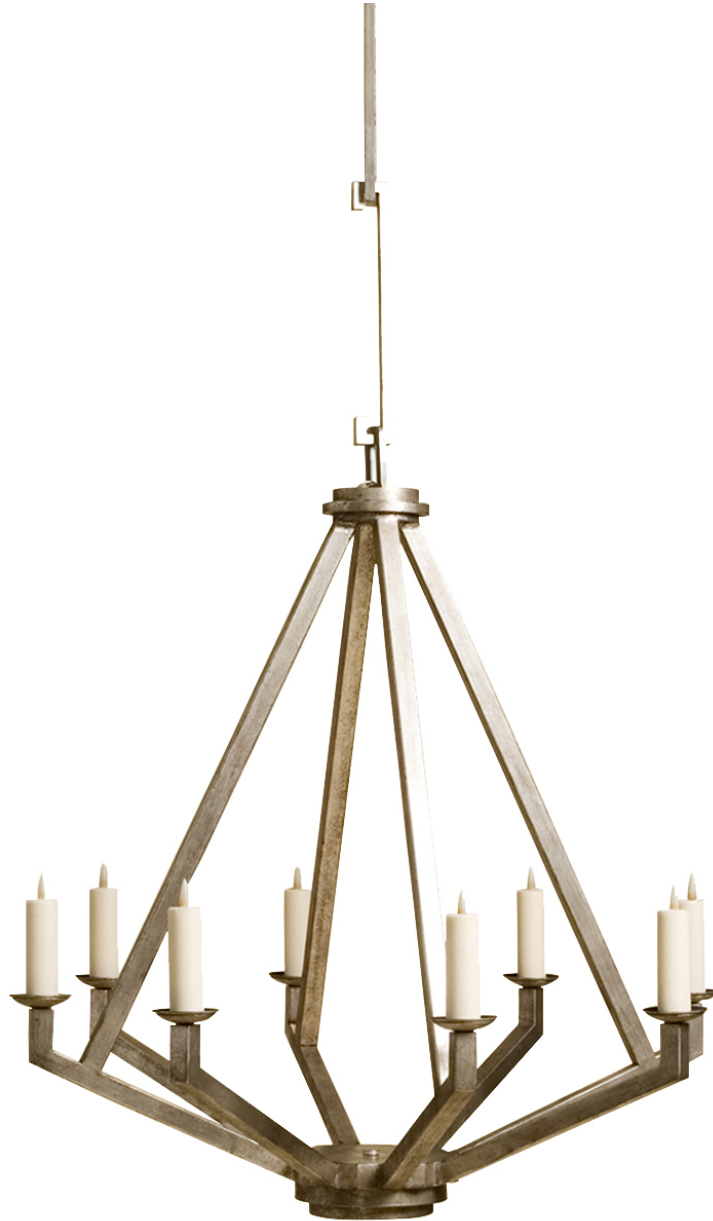

ROSE TARLOW

MELROSE HOUSE

425 N Robertson Blvd
Los Angeles, California 90048

T 323 651 2202
sales@rosetarlow.com

Secessionist Chandelier

Secessionist Chandelier

HL-596

Finish: Light Silver Leaf

Dimensions: 34" Dia x 36" H

Eight arm chandelier with wax candle sleeves. Hand-finished.

- Recommended Wattage 15W
- UL Listed
- Included :
 - 3' Chain OR (1) 12" C-Bar with Canopy
- Additional Options :
 - 3' Chain CHAIN
 - 12" C-Bar HL-596-CBAR