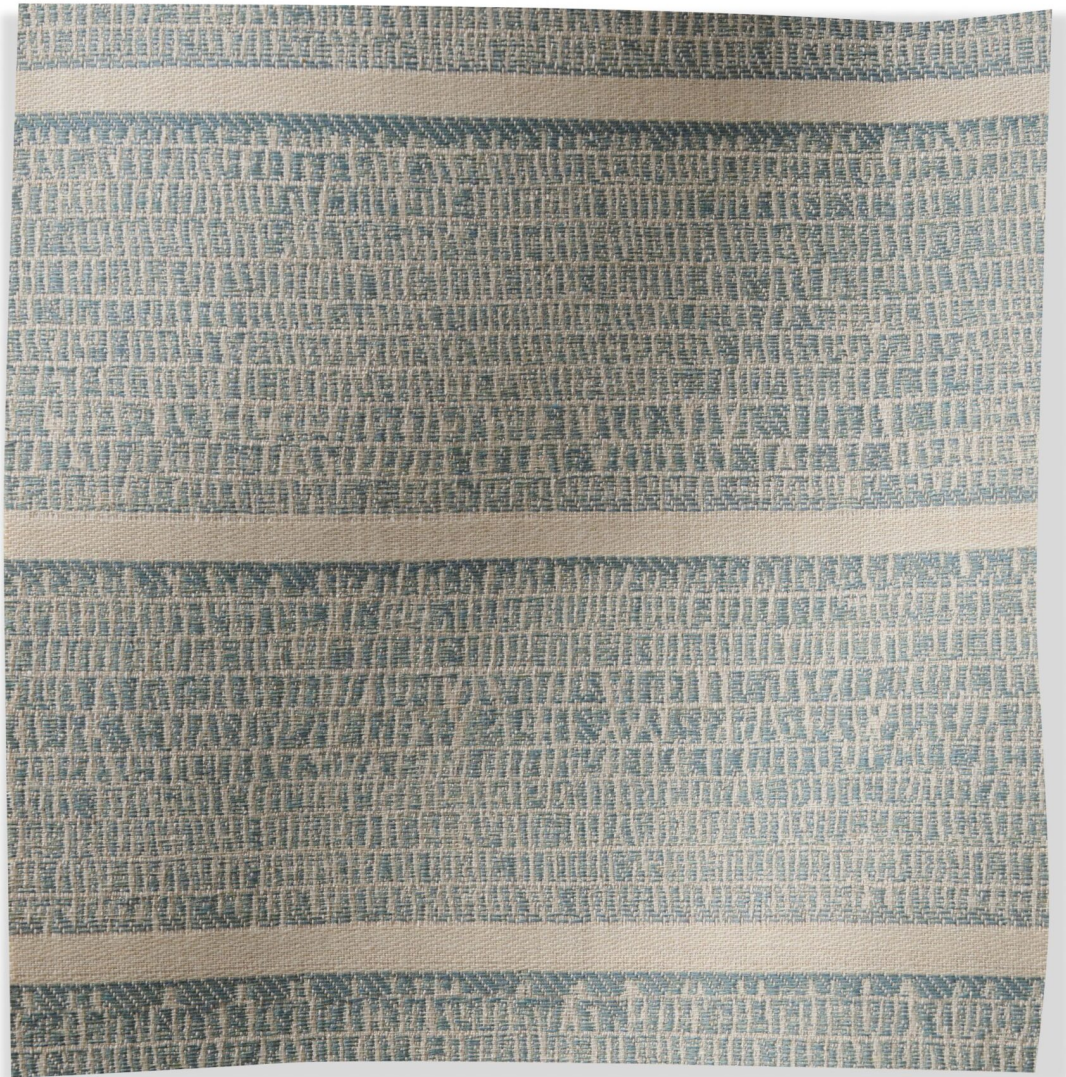

ROSE TARLOW

MELROSE HOUSE

ORION Rigel (outdoor)

425 N Robertson Blvd
Los Angeles, California 90048

ORION Rigel (outdoor)

2942/05

- 100% Solution Dyed Acrylic
- 54" Wide
- Repeat V 15" H 54"
- Reversible
- Wyzenbeek 25,000 double rubs.