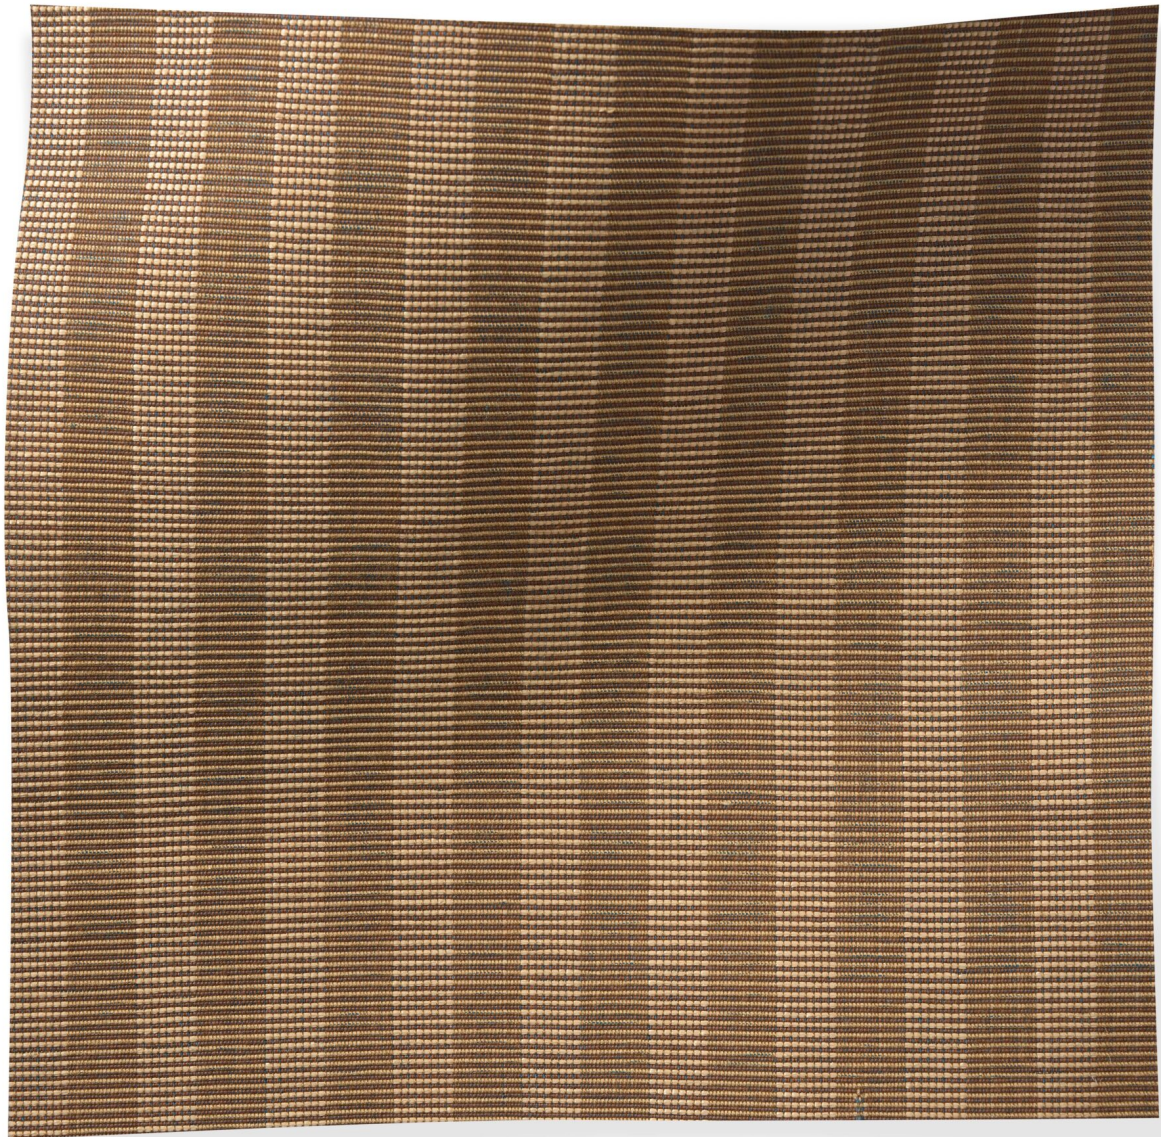

ROSE TARLOW

MELROSE HOUSE

425 N Robertson Blvd  
Los Angeles, California 90048

T 323 651 2202  
sales@rosetarlow.com

Nyala Tanzanite

# Nyala Tanzanite

2415/03

- 65% Cotton, 35% Viscose Raffia
- 55" Wide
- Repeat H 1"
- Martindale 25,000 cycles
- Hand spun, hand dyed, hand woven. Dye lots may vary, please request a cutting for approval.