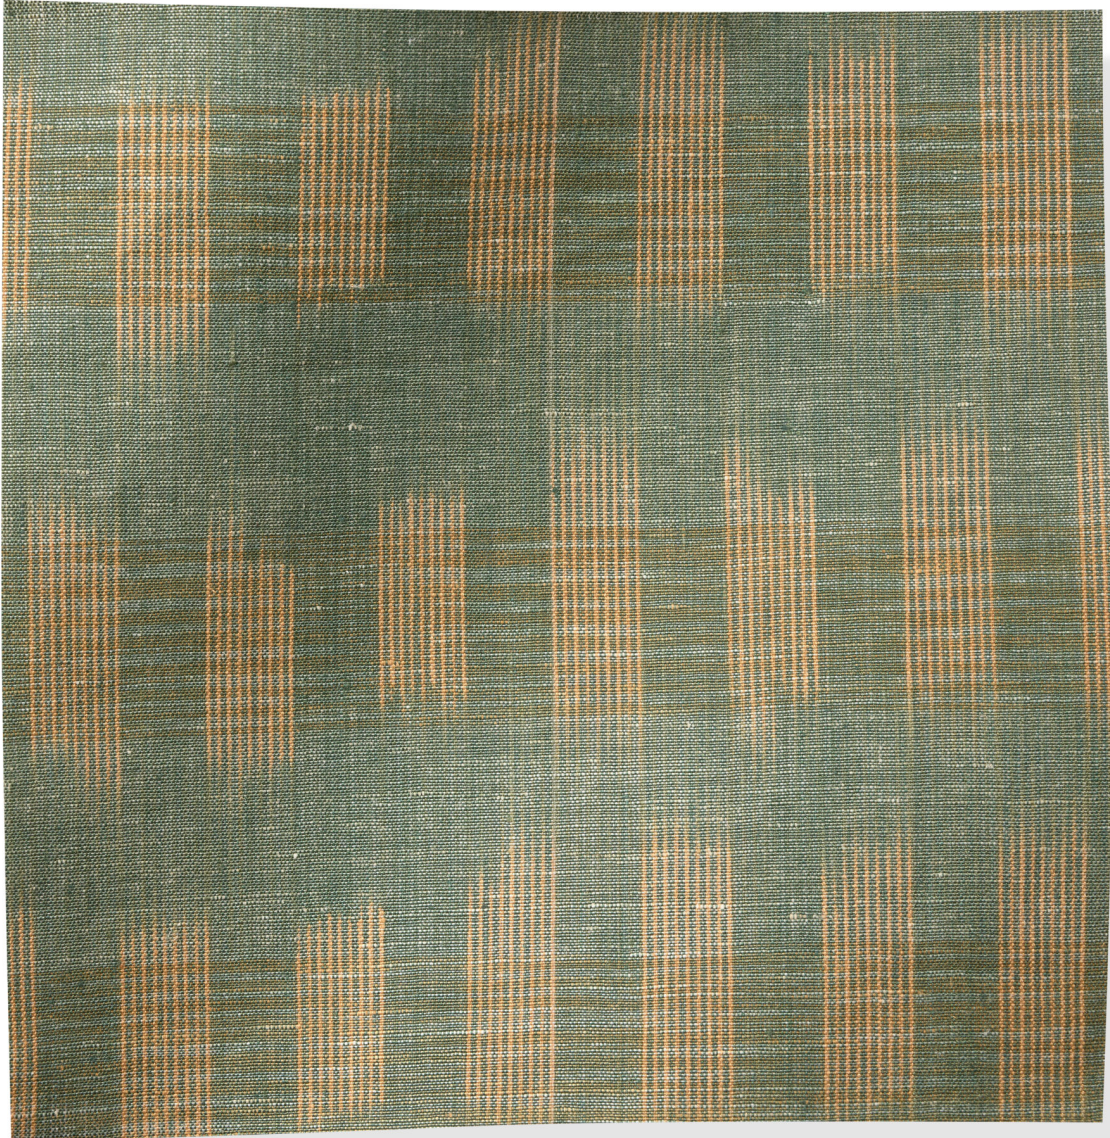

ROSE TARLOW

MELROSE HOUSE

Kasuri Juniper

425 N Robertson Blvd  
Los Angeles, California 90048

# Kasuri Juniper

2424/07

- 100% Linen
- Wide 50"
- Repeat V 7 1/2" H 1 1/2"
- Hand dyed, hand woven. Due to the unique dying and weaving process expect variation in ikat placement and straightness of horizontal stripe. No two yards will ever be alike.