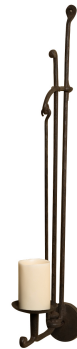

ROSE TARLOW

MELROSE HOUSE

8540 Melrose Avenue
Los Angeles, California 90069

T 323 651 2202

F 323 658 6548

sales@rosetarlow.com

IRON CANDLEHOLDER SCONCE

Hand forged candleholder sconce. Resin ivory candle sleeve included.

- Material : Iron
- Finish : Antique Iron
- Dimensions 4.5" W x 9.5" D x 34" H
- Wired and Unwired Options, select options below for additional details
- Wired option uses candelabra bulb
- Recommended Wattage Resin Sleeve 10W (Standard Included)
- Recommended Wattage Glass Sleeve 40-60W (Select Below)
- UL Listed