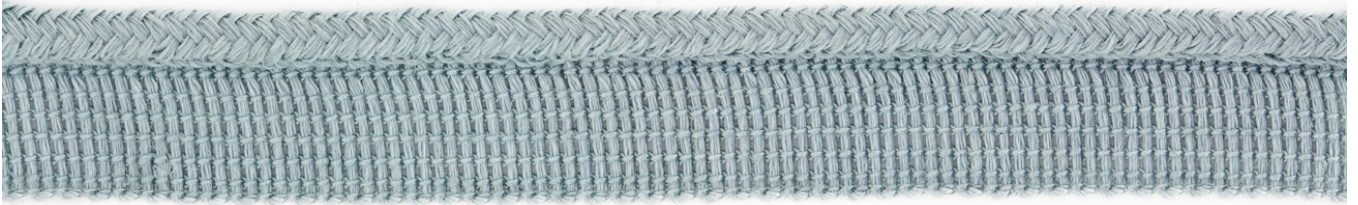

ROSE TARLOW

MELROSE HOUSE

425 N Robertson Blvd
Los Angeles, California 90048

T 323 651 2202
sales@rosetarlow.com

Derby Cord Sea

Derby Cord Sea

6007/16

- 100% Linen
- 1/8" Lip Cord