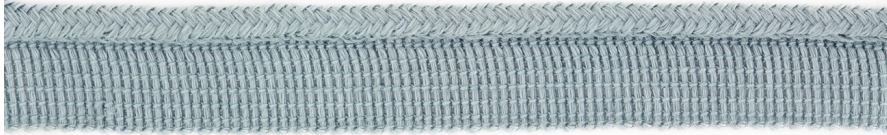

ROSE TARLOW

MELROSE HOUSE

425 N Robertson Blvd
Los Angeles, California 90048

T 323 651 2202
sales@rosetarlow.com

Derby Cord Sea

Derby Cord Sea

6007/16

- 100% Linen
- 1/8" Lip Cord