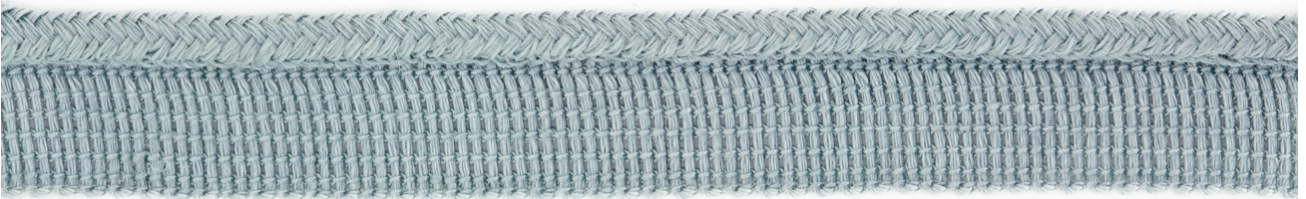

ROSE TARLOW

MELROSE HOUSE

Derby Cord Sea

425 N Robertson Blvd  
Los Angeles, California 90048

## Derby Cord Sea

6007/16

- 100% Linen
- 1/8" Lip Cord