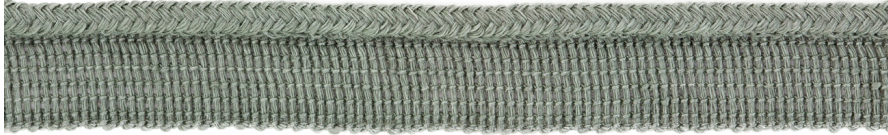

## Derby Cord Flannel

# Derby Cord Flannel

6007/15

- 100% Linen
- 1/8" Lip Cord