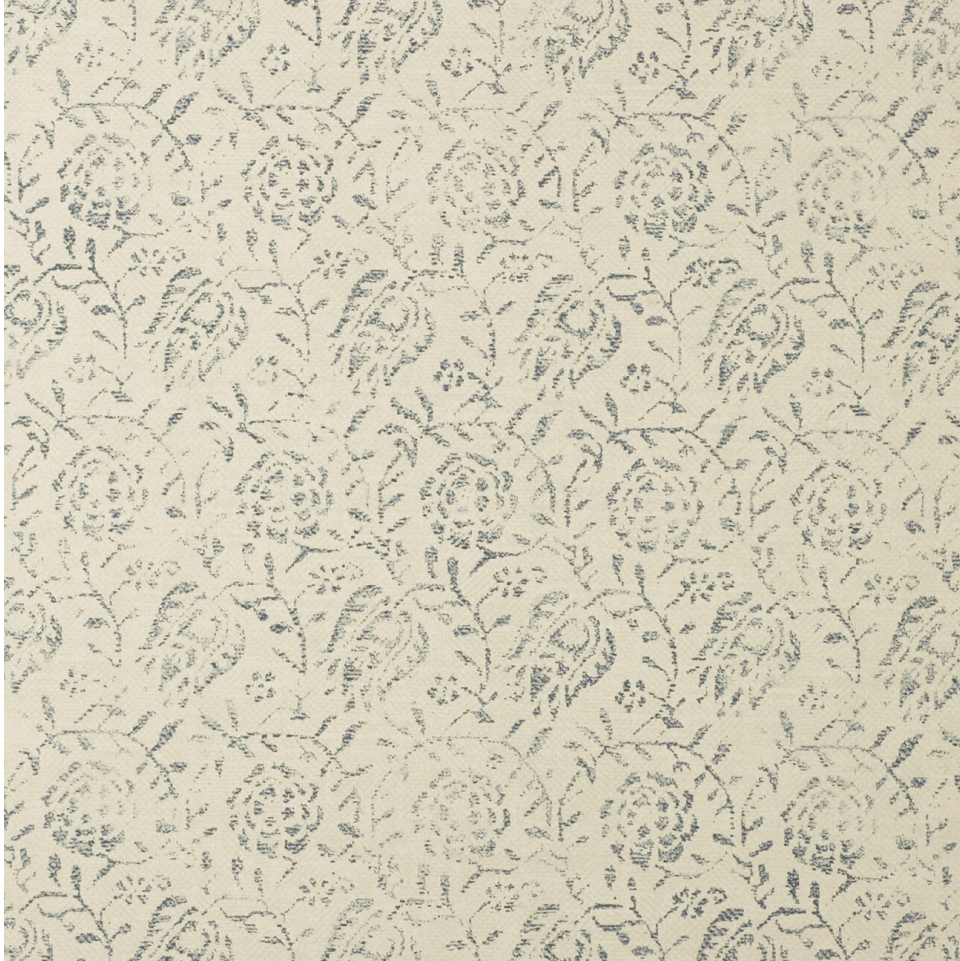

ROSE TARLOW

MELROSE HOUSE

425 N Robertson Blvd
Los Angeles, California 90048

T 323 651 2202

F 323 658 6548

sales@rosetarlow.com

CALAIS Baltic/Natural (wp)

4104W/02

- Paper
- 27" Wide
- Repeat V 6" H 3-3/8"
- All screen papers come in continuous lengths up to 30 yards. Dye lots vary. Coordinates with Hemp Linen | 2104 & Fleurette | 2107.