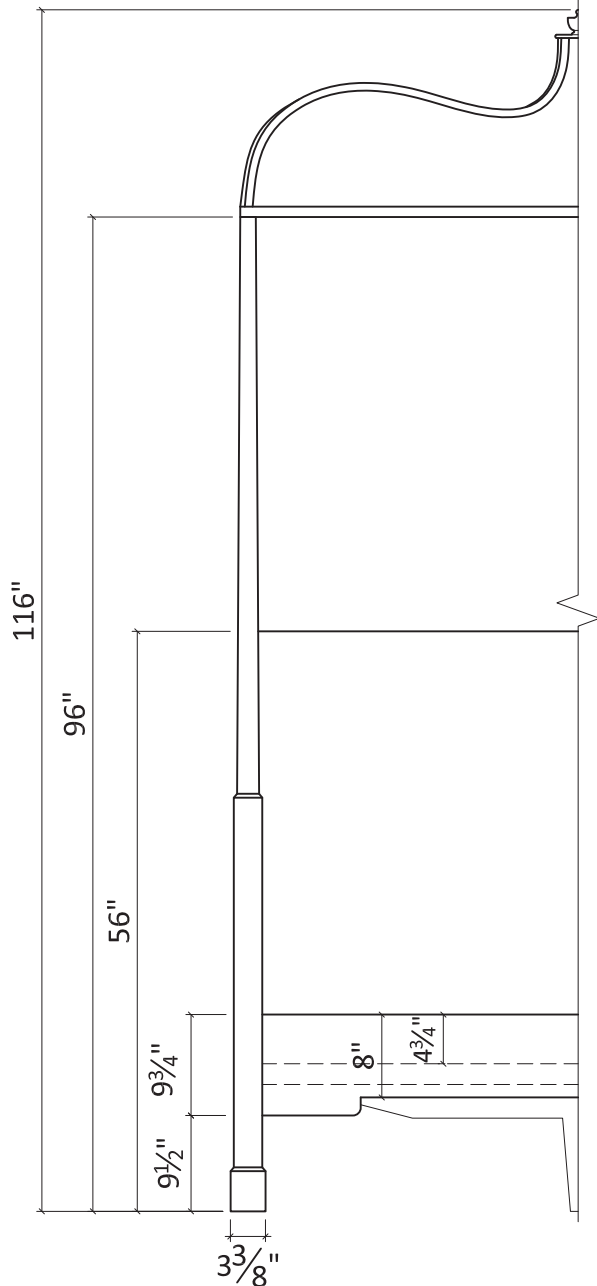

ROSE TARLOW

MELROSE HOUSE

Date _____

Client _____

RTMH # _____

Showroom _____

Salesperson _____

Sidemark _____

Pencil Post Bed Details:

-Designed to accommodate a standard U.S. mattress (client provided) in width and depth

Standard U.S. Mattress Dimensions:

Queen: 60 w x 80 d

California King: 72 w x 84 d

King: 76 w x 80 d

-Provided with wood slats to support the platform/ boxspring

-Ships in multiple pieces. On site assembly required.

-Standard bedding allowance is 1" between rails and boxspring/mattress.

Please specify custom allowance _____"

-Based on mattress styles Sterns and Foster, Luxury Pillow Top and Tempur-Pedic, Cloud Lux:

Recommended mattress height is 13"-14"

Recommended boxspring height is 5"

Sales Order Details:

Bed Size   Mattress Size (client provided)

Boxspring Size (client provided)

☐ Queen: _____ w   _____ d   _____ h

_____ w   _____ d   _____ h

☐ California King: _____ w   _____ d   _____ h

_____ w   _____ d   _____ h

☐ King: _____ w   _____ d   _____ h

_____ w   _____ d   _____ h

Signature _____

Date _____

615-PENCIL POST BED

Please return completed bed guide to your customer service representative