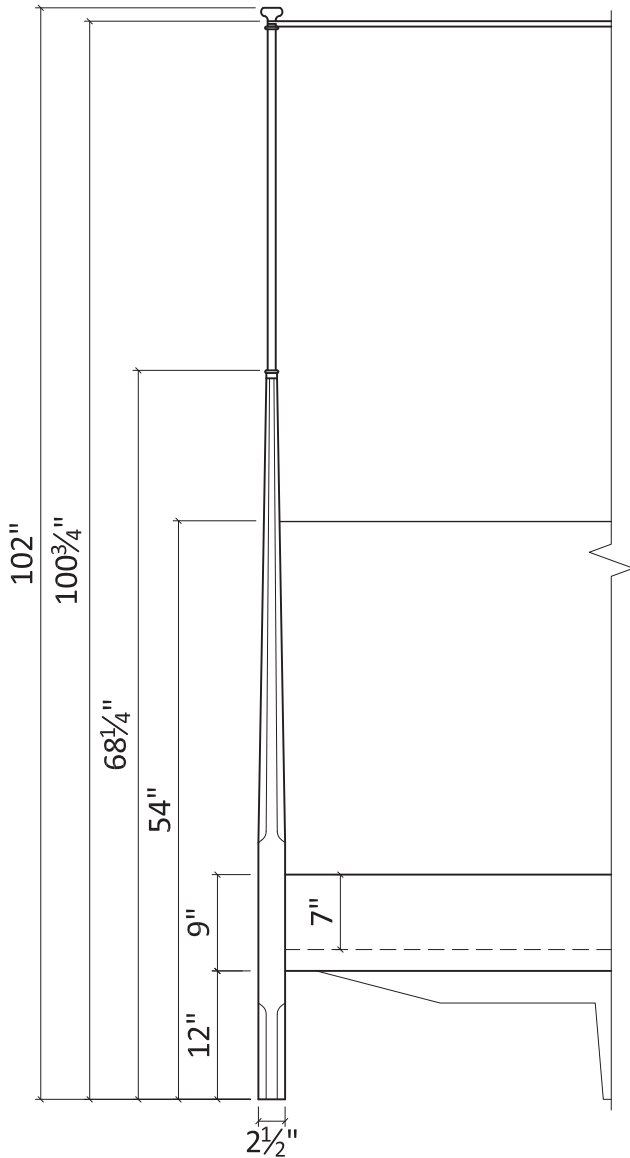

614-OPPEDE BED

ROSE TARLOW

MELROSE HOUSE

Date _____

Client _____

RTMH # _____

Showroom _____

Salesperson _____

Sidemark _____

Oppepe Bed Details:

-Designed to accommodate a standard U.S. mattress (client provided) in width and depth

Standard U.S. Mattress Dimensions:

Queen: 60 w x 80 d

California King: 72 w x 84 d

King: 76 w x 80 d

-Provided with wood slats to support the platform/ boxspring

-Ships in multiple pieces. On site assembly required.

-Standard bedding allowance is 1" between rails and boxspring/mattress.

Please specify custom allowance _____"

-Based on mattress styles Sterns and Foster, Luxury Pillow Top and Tempur-Pedic, Cloud Lux:

Recommended mattress height is 13"-14"

Recommended boxspring height is 5"

Sales Order Details:

Bed Size	Mattress Size (client provided)	Boxspring Size (client provided)
<input type="checkbox"/> Queen:	_____ w _____ d _____ h	_____ w _____ d _____ h
<input type="checkbox"/> California King:	_____ w _____ d _____ h	_____ w _____ d _____ h
<input type="checkbox"/> King:	_____ w _____ d _____ h	_____ w _____ d _____ h